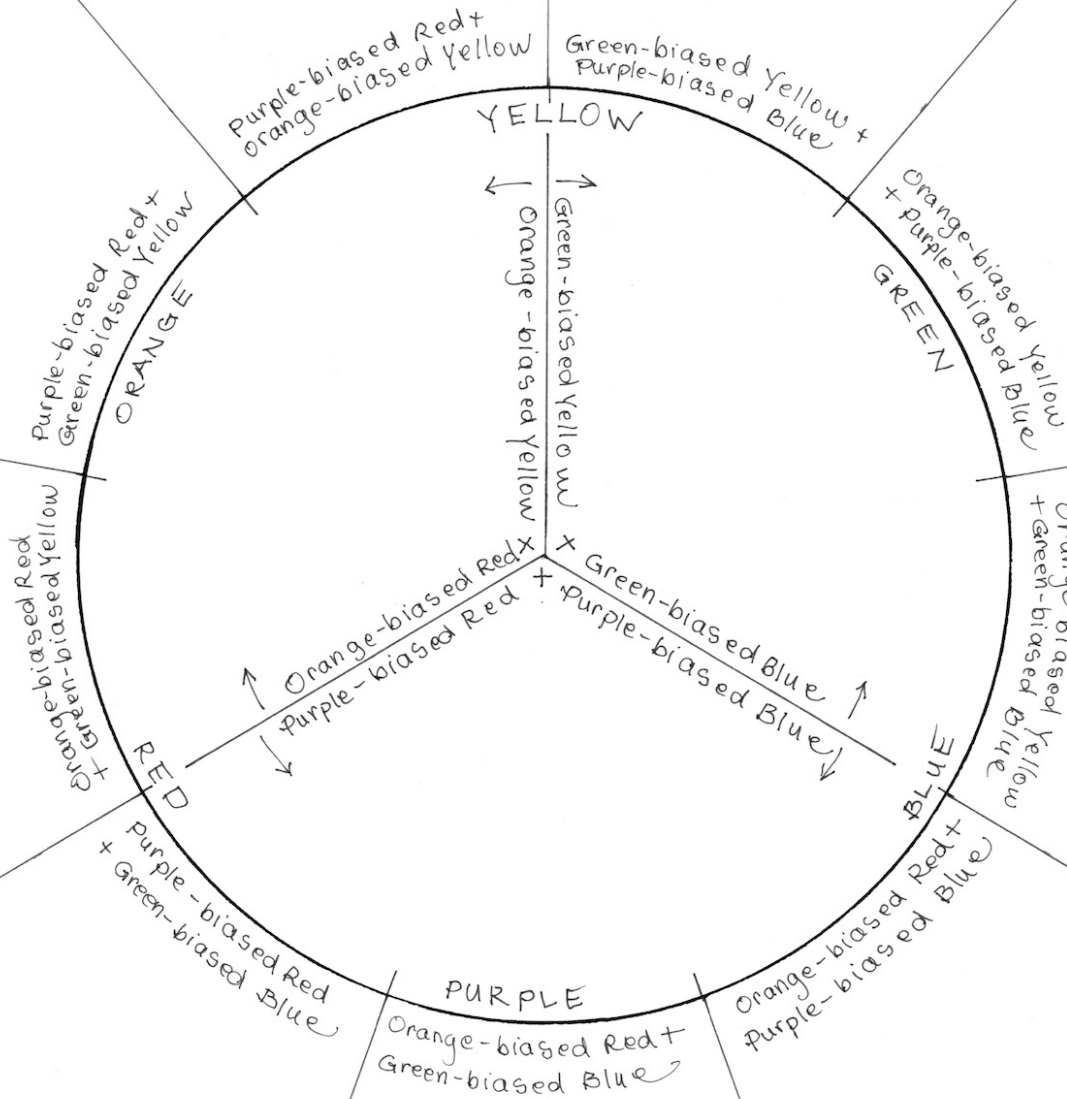

COLOR-BIASED OR DOUBLE PRIMARY COLOR WHEEL

COLOR KEY

- Orange-biased Yellow is
- Green-biased Yellow is
- Green-biased Blue is
- Purple-biased Blue is
- Purple-biased Red is
- Orange-biased Red is